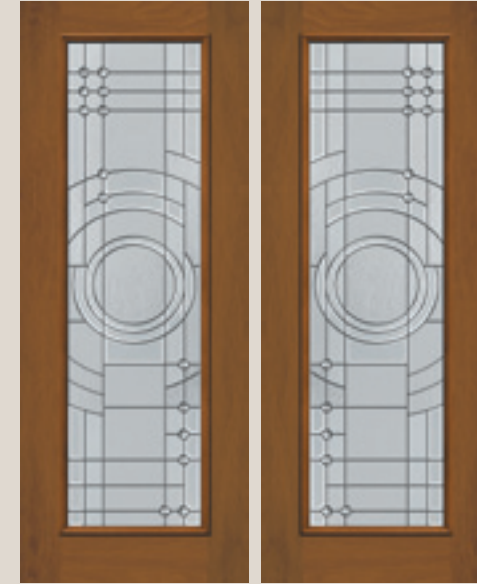

IMPACT GLASS

8/0 Doors

612ENTBCL

612ENTBCR

BHI SIGNATURE 6/8 & 8/0 DESIGNS

All units shown from outside view.