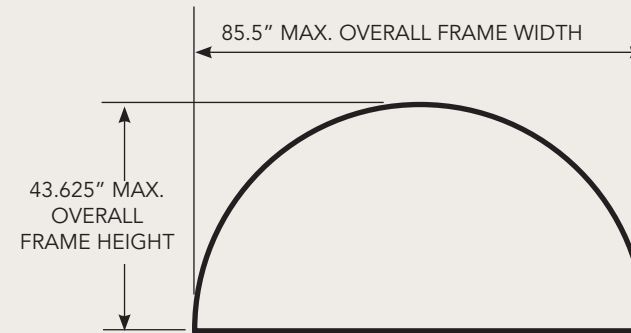

HALF-ROUND FIXED LITE TRANSOM / WINDOW