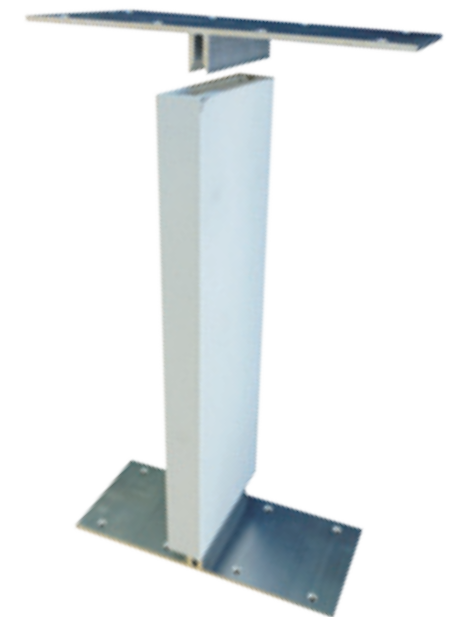

RECTANGULAR DIRECT SET SIDELIGHTS

HALF-ROUND FIXED LITE TRANSOM / WINDOW

RECTANGULAR FIXED LITE TRANSOM / WINDOW

EXISTING TRANSOM MODELS

AUGUSTINE - METALIST

CORD GLASS - CAMED

RIVIERA - CAMED

HONOR - METALIST

STRUCTURAL MULLION

Solution for structural ratings when using transoms and direct set sidelights.

PRE-HUNG SYSTEM SIZES

NOMINAL UNIT HEIGHT FOR 6/8 & 8/0 DOORS

SIDELIGHT WIDTH: 8" UP TO 37.5"

SINGLE DOOR WIDTH: 2/0, 2/4, 2/6, 2/8, 2/10, 3/0