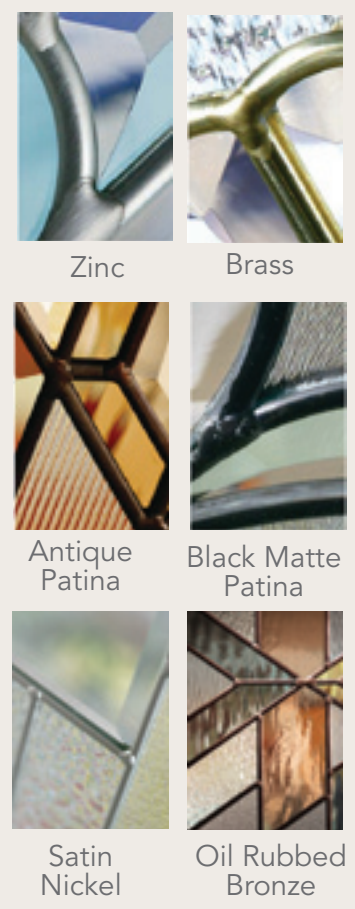

CAMING OPTIONS

IMPACT DOOR GLASS SIZES FOR 6/8 DOORS

14X64	22X10	22X36
20X36	21X16	22X64
20X48	25X15 1/4	8X36
20X64	22X48	7X64

IMPACT DOOR GLASS SIZES FOR 8/0 DOORS

14X80	22X80
20X80	8X48
22X48	8X80

ALL SIZES AVAILABLE NON-IMPACT