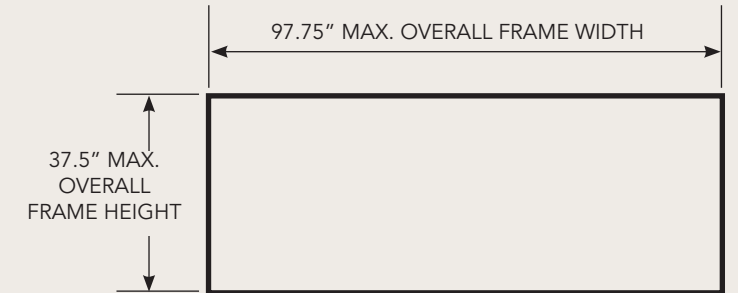

RECTANGULAR FIXED LITE TRANSOM / WINDOW