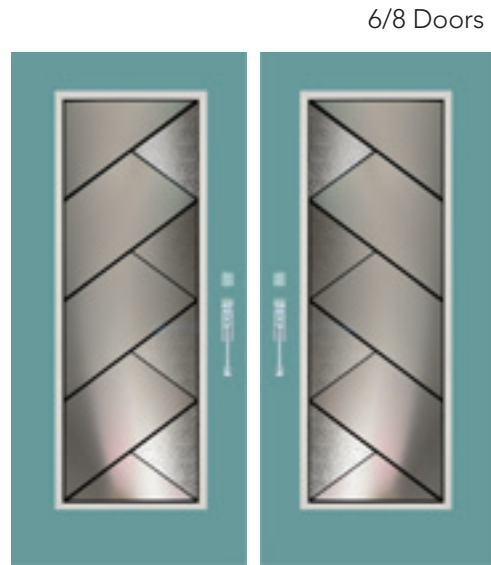

IN STOCK DESIGNS IMPACT

NEW!

NEW!

IMPACT IN STOCK DESIGNS

BHI SIGNATURE DESIGNS 6/8 & 8/0

All units shown from outside view.

UPTOWN

OIL RUBBED BRONZE CAMING

Thin Reed Glass
Clear Ice Crystals

Privacy Rating 7

686UPTORBL

686UPTORBR