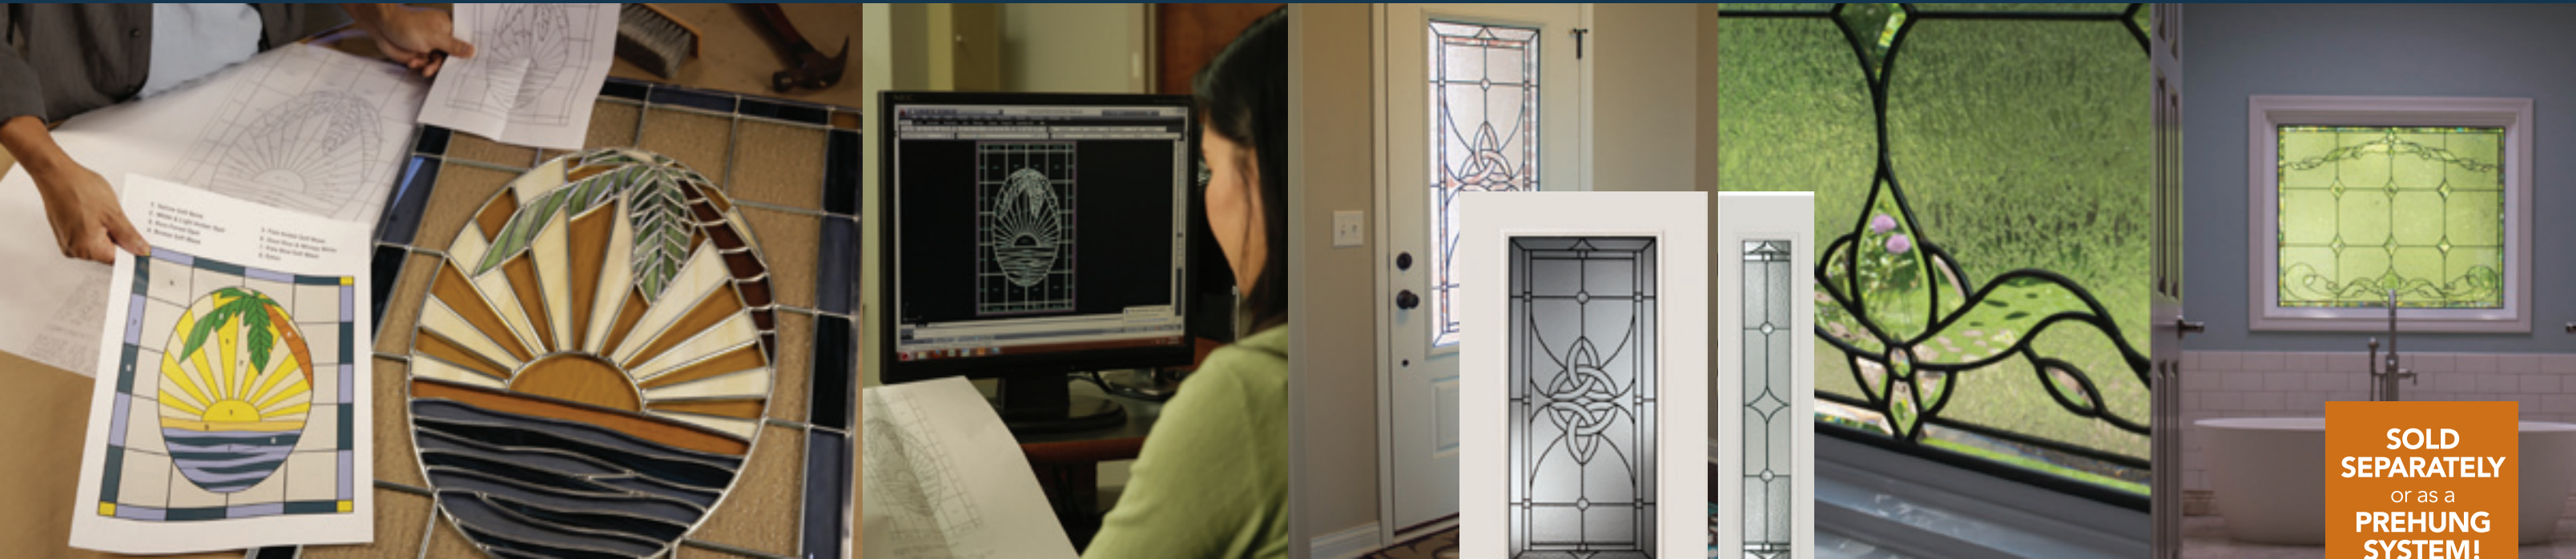

INTRODUCTION

INTRODUCTION

SOLD SEPARATELY
or as a
PREHUNG SYSTEM!

Decorative custom glass
is our *specialty.*

Create your own design with our design team or customize an existing design showcased throughout this catalog.

CUSTOM DESIGNS

CUSTOM SIZES

CUSTOM GLASS FOR DOORS, SIDELIGHTS, WINDOWS AND TRANSOMS

- Most sizes available in IMPACT
- All sizes available in NON-IMPACT
- In-house design capabilities
- Custom sizes are available

SIZES AVAILABLE IN IMPACT GLASS;
Door glass: 22x10, 21x16, 7x64, 20x36, 22x36, 22x48, 14x64, 20x64, 22x64, 8x80, 14x80, 20x80, 22x80

DIRECT SET SIDELIGHT GLASS;
8" up to 37.5" wide, and up to 97.75" height

TRANSOMS; Max size up to 97.75" width x 37.5" height

For custom glass quotes and orders please contact BHI Doors.
orders@bhitampa.com 800-966-7753