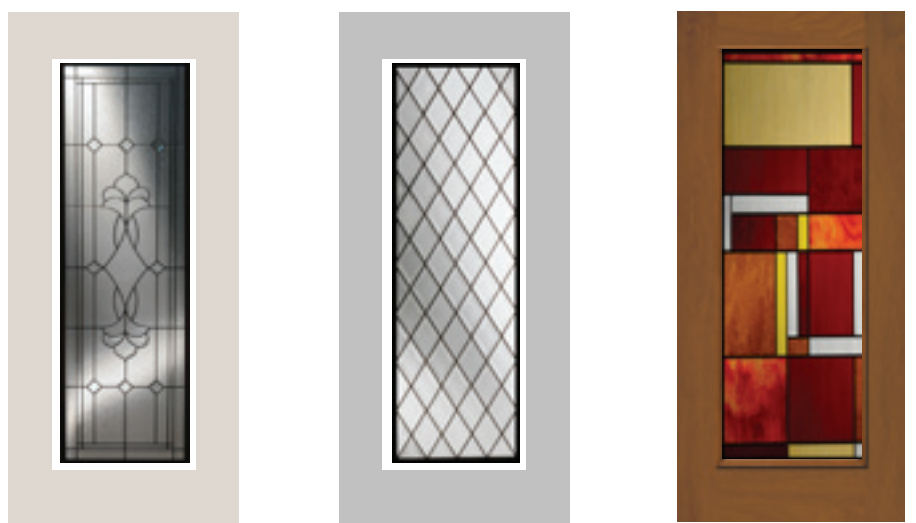

CANTERBURY   CHESTER   GEOMETRIX