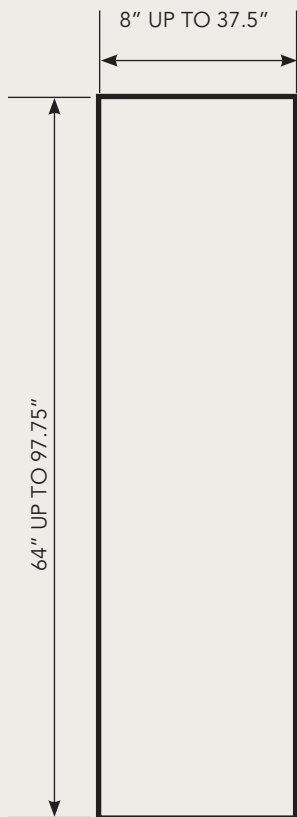

RECTANGULAR DIRECT SET SIDELIGHTS