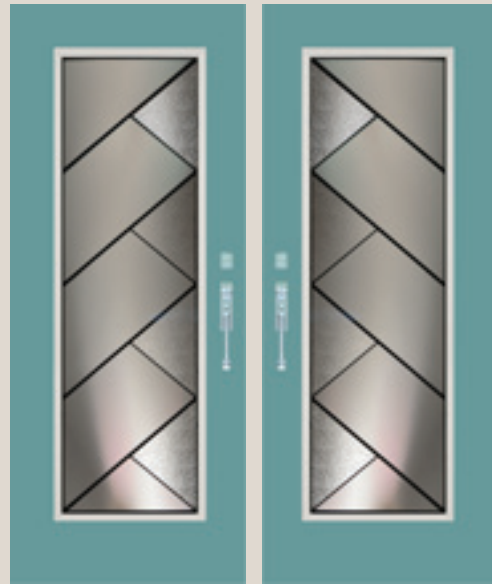

IMPACT GLASS

8/0 Doors

612UPTORBL

612UPTORBR